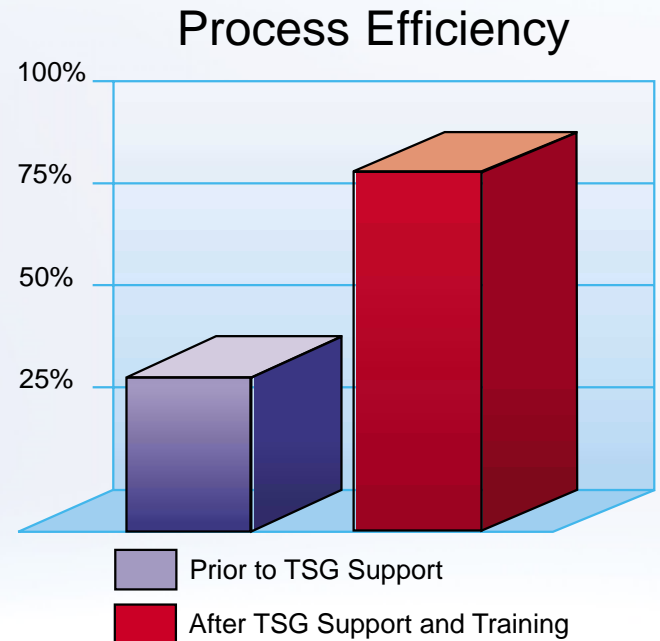

ppport Group

and validation assistance service.

Can Fitzpatrick TSG provide training to various operational units within our organization?

Definitely! By acting as an extension of your organization, Fitzpatrick TSG has the capability of presenting expert maintenance and operational training to virtually any employee / functional group on any Fitzpatrick process system. Since we are experts in the area of applying, operating and maintaining the equipment we manufacture, why not let us provide your company with its greatest potential to succeed.